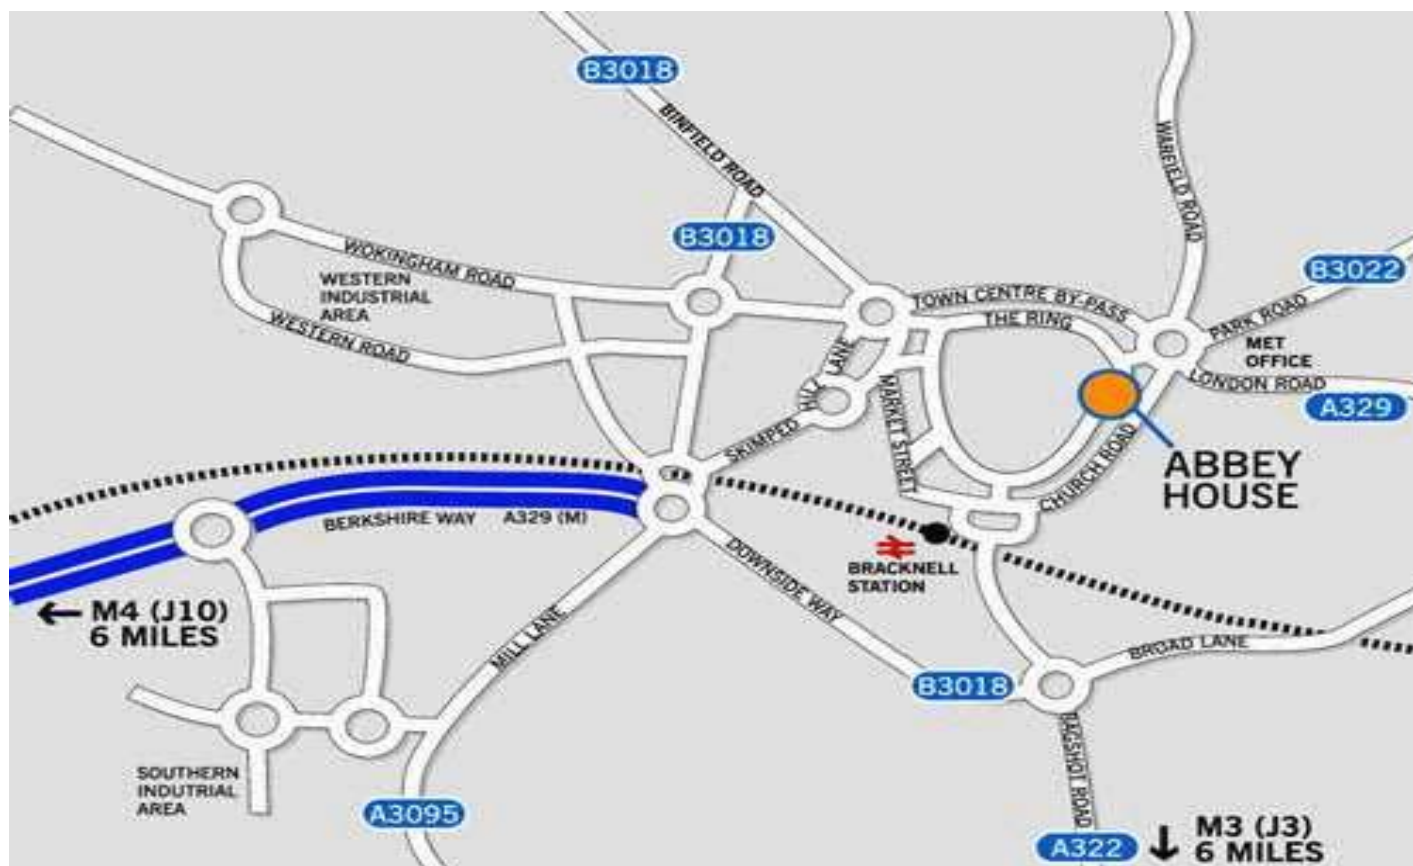

Abbey House
Grenville Place
Bracknell
Berkshire
RG12 1BP

(T): **Main:** 0845 2302141
(T): **Reception:** 01344 392690

From the M4

Exit junction 10. Follow the signs for Bracknell to the end of the A329M Twin Bridges Roundabout. Continue to follow signs for Ascot/A329 until you reach the Met Office Roundabout. Take the 5th exit off the roundabout into Weather Way, which leads onto The Ring. Abbey house is about 100 yards on the left hand side opposite Barclays Bank and before Holy Trinity Church. Our building has a prominent clock tower visible from The Ring.

By Air

If you are travelling by air, please arrange a taxi pick-up with our Receptionist prior to your arrival.

Parking

There is limited visitor parking space available, however a public car park (Charles Square) is located opposite and can be accessed by following the ring road back round and the entrance is on your right.

To gain entrance to the our car park please use the intercom to ask for the barrier to be raised by reception.

By Rail

Regular services run from Waterloo to Bracknell. The office is a 10 minute walk or a 5 minute taxi ride away.